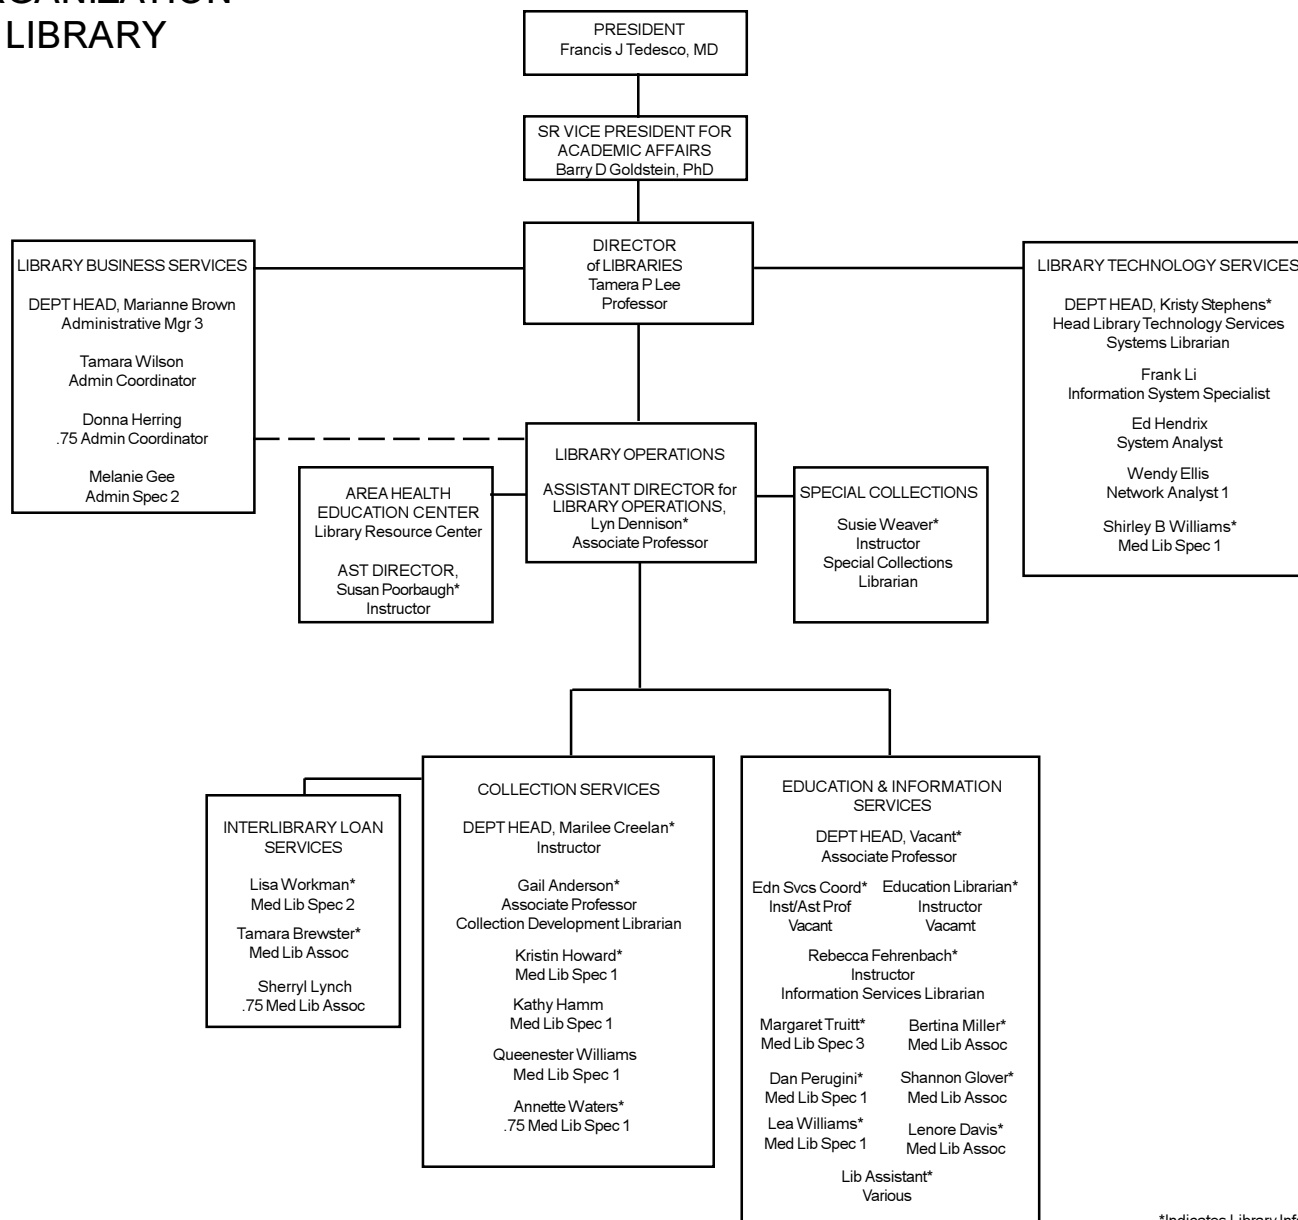

CHART OF ORGANIZATION GREENBLATT LIBRARY

July 1, 2000

*Indicates Library Information Center rotation.